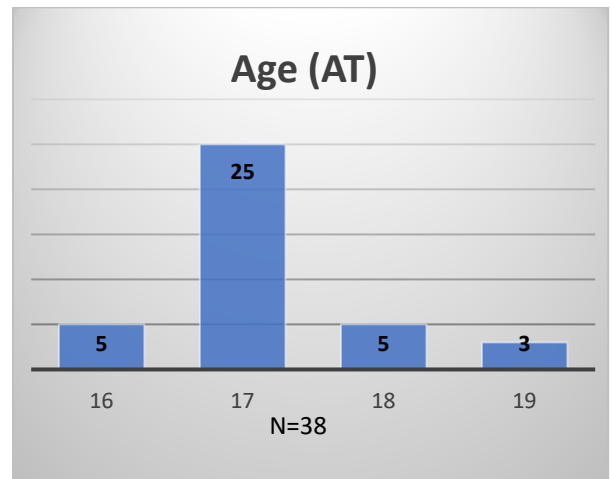

**Daily Data Dashboard – March 29, 2023**  
**Demographics for JTDC Population**  
**Wednesday Morning Midnight Count**

Total # of probation Involved youth<sup>1</sup>: 1,137

<sup>1</sup> Probation Active: Any youth who is pending sentencing with an active social history, has been formally placed on probation or supervision with Cook County Juvenile Probation on the date of the report.

\*Age, Gender and Race for Criminal Court population (N=1) is not represented in this report.

Data sources: cFive Supervisor – Probation Population and RMIS – JTDC Population

**Daily Data Dashboard – March 29, 2023**  
**Demographics for JTDC Population**  
**Wednesday Morning Midnight Count**