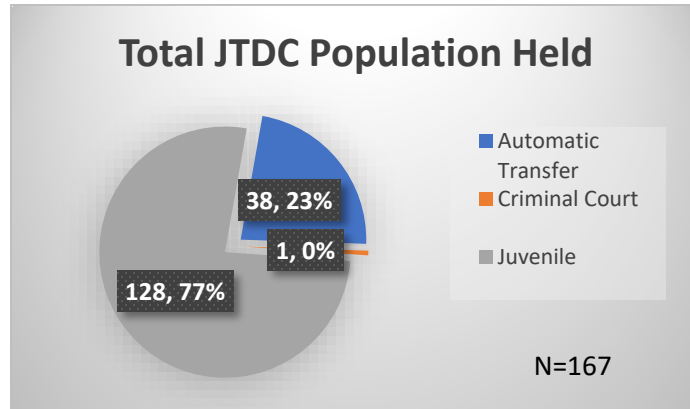

**Daily Data Dashboard – March 29, 2023**  
**Demographics for JTDC Population**  
**Wednesday Morning Midnight Count**

Total # of probation Involved youth<sup>1</sup>: 1,137

<sup>1</sup> Probation Active: Any youth who is pending sentencing with an active social history, has been formally placed on probation or supervision with Cook County Juvenile Probation on the date of the report.

\*Age, Gender and Race for Criminal Court population (N=1) is not represented in this report.

Data sources: cFive Supervisor – Probation Population and RMIS – JTDC Population

**Daily Data Dashboard – March 29, 2023**  
**Demographics for JTDC Population**  
**Wednesday Morning Midnight Count**