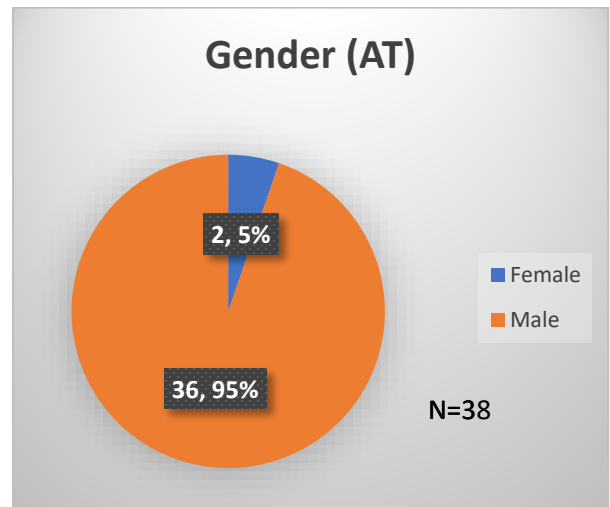

**Daily Data Dashboard – March 29, 2023**  
**Demographics for JTDC Population**  
**Wednesday Morning Midnight Count**

Total # of probation Involved youth<sup>1</sup>: 1,137

<sup>1</sup> Probation Active: Any youth who is pending sentencing with an active social history, has been formally placed on probation or supervision with Cook County Juvenile Probation on the date of the report.

\*Age, Gender and Race for Criminal Court population (N=1) is not represented in this report.

Data sources: cFive Supervisor – Probation Population and RMIS – JTDC Population

**Daily Data Dashboard – March 29, 2023**  
**Demographics for JTDC Population**  
**Wednesday Morning Midnight Count**