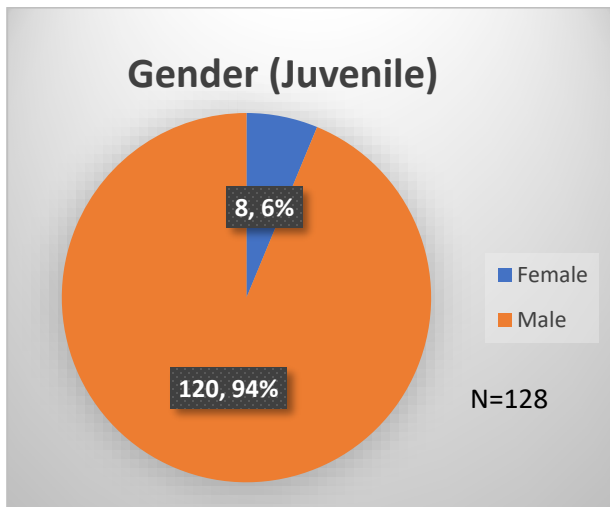

**Daily Data Dashboard – March 29, 2023**  
**Demographics for JTDC Population**  
**Wednesday Morning Midnight Count**

Total # of probation Involved youth<sup>1</sup>: 1,137

<sup>1</sup> Probation Active: Any youth who is pending sentencing with an active social history, has been formally placed on probation or supervision with Cook County Juvenile Probation on the date of the report.

\*Age, Gender and Race for Criminal Court population (N=1) is not represented in this report.

Data sources: cFive Supervisor – Probation Population and RMIS – JTDC Population

**Daily Data Dashboard – March 29, 2023**  
**Demographics for JTDC Population**  
**Wednesday Morning Midnight Count**