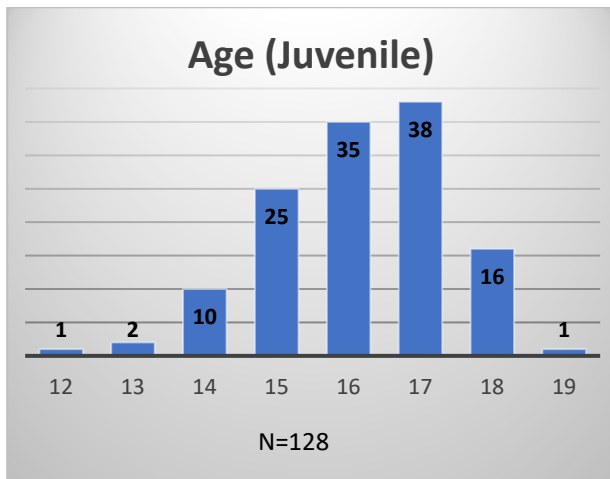

**Daily Data Dashboard – March 29, 2023**  
**Demographics for JTDC Population**  
**Wednesday Morning Midnight Count**

Total # of probation Involved youth<sup>1</sup>: 1,137

<sup>1</sup> Probation Active: Any youth who is pending sentencing with an active social history, has been formally placed on probation or supervision with Cook County Juvenile Probation on the date of the report.

\*Age, Gender and Race for Criminal Court population (N=1) is not represented in this report.

Data sources: cFive Supervisor – Probation Population and RMIS – JTDC Population

**Daily Data Dashboard – March 29, 2023**  
**Demographics for JTDC Population**  
**Wednesday Morning Midnight Count**